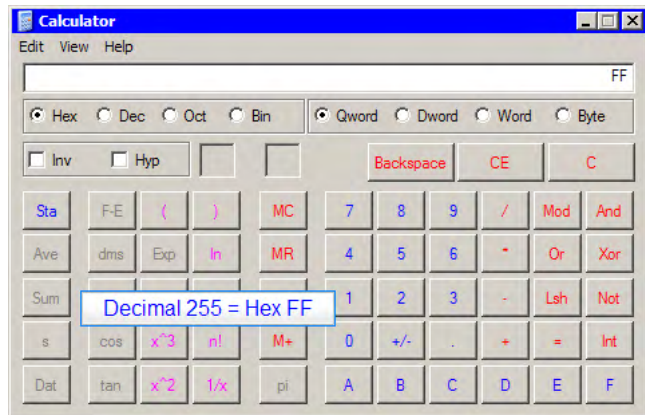

Comparison of Video Playback Modes

(SWF/FLV, built-in, Acrobat/Reader 9 or higher)

User Interface (SWF sample)

- In document (“docked”);
you can also click the graphics)
- Floating window (native size, 100%);
75% or 150% magnification;
“arbitrary” magnification (92%)

Animation (SWF sample)

Floating window (native size, 100%); 75% or 150% magnification; “arbitrary” magnification (92%)

Movie (FLV)

Floating window (native size); 75% or 150% magnification; “arbitrary” magnification (92%)